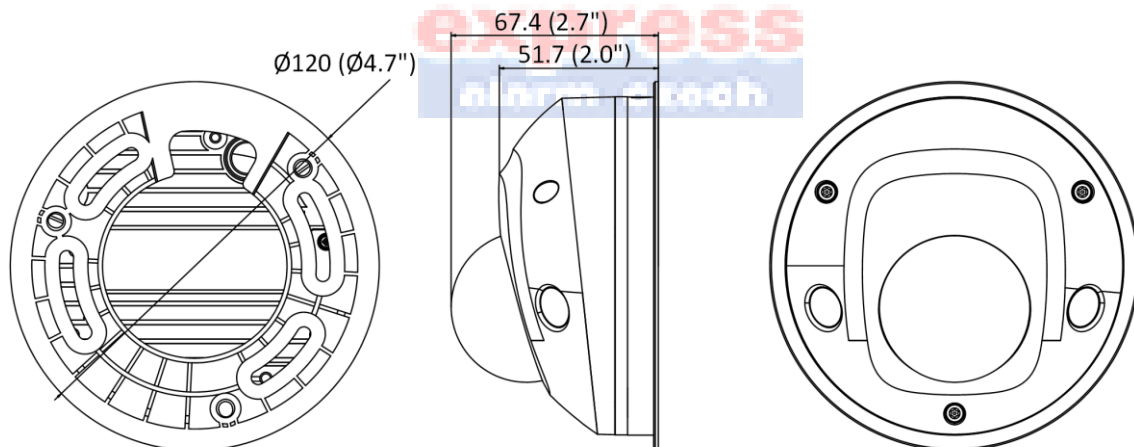

General

Linkage Method	Trigger recording: memory card, network storage, pre-record and post-record Trigger captured pictures uploading: FTP, HTTP, NAS, Email Trigger notification: HTTP, ISAPI, alarm output , Email
Firmware Version	V5.6.5
General Function	One-key reset, anti-flicker, three streams, heartbeat, mirror, password protection, privacy mask, watermark, IP address filter
Startup and Operating Conditions	-30 °C to +60 °C (-22 °F to +140 °F), humidity 95% or less (non-condensing)
Power Supply	12 VDC ± 25% PoE (802.3af, class 3)
Power Consumption and Current	12 VDC, 0.7 A, max. 8.5 W, Ø5.5mm coaxial plug power PoE (802.3af, 36 V to 57 V), 0.3 A to 0.1 A, max. 10 W
Camera Dimension	Ø120 mm × 67.4 mm (Ø4.7" × 2.7")
Camera Weight	Camera: approx. 400 g (0.9 lb.)

Approval

Protection	Ingress protection: IP66 (IEC 60529-2013), IK08 (IEC 60529-2013)

▪ Available Model

- DS-2CD2543G0-I (2.8/4/6 mm)
- DS-2CD2543G0-IS (2.8/4/6 mm)
- DS-2CD2543G0-IW (2.8/4/6 mm) (D)
- DS-2CD2543G0-IWS (2.8/4/6 mm) (D)

▪ Dimension

Unit: mm (inch)